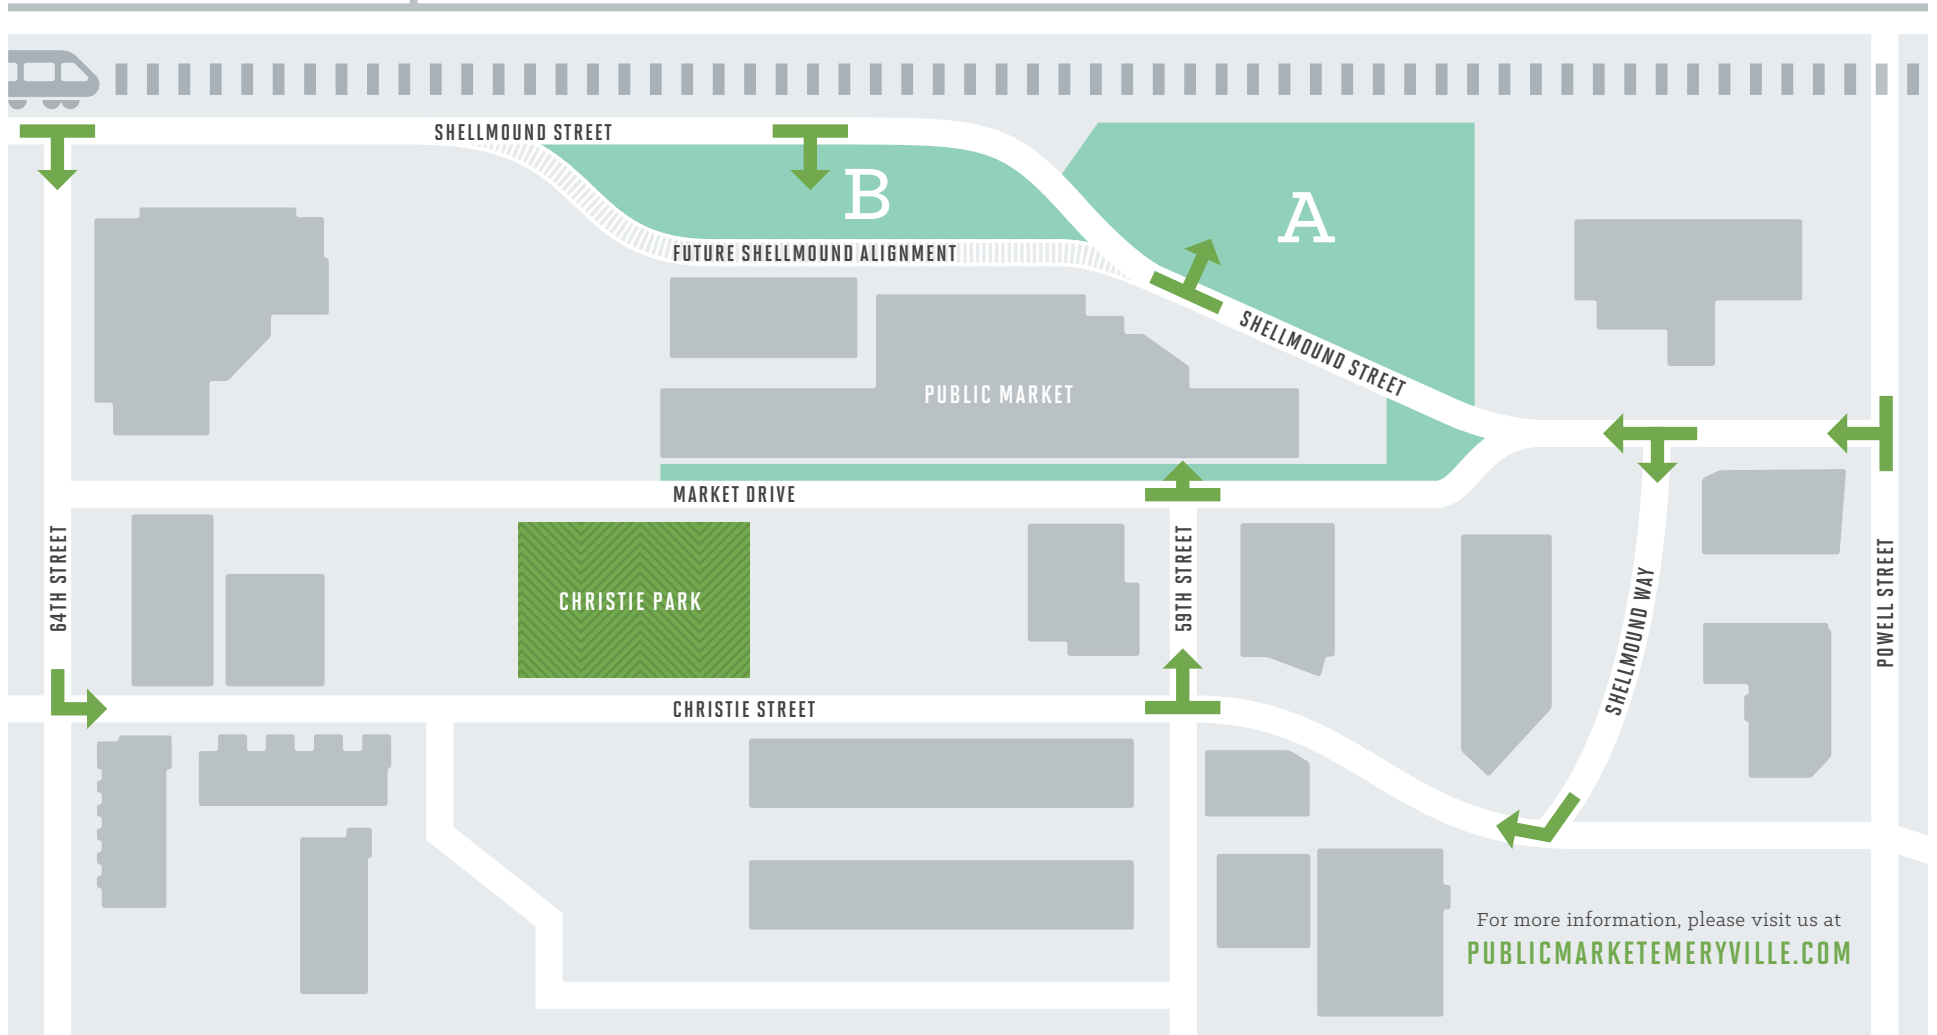

PARKING

NORTH ON SHELLMOUND

Pass the Public Market and turn right into parking lot A or left into parking lot B.

Additional parking available if you turn left on Shellmound Way, right on Christie Street and right on 59th Street to park behind Public Market.

SOUTH ON SHELLMOUND

Turn right into parking lot B or left into parking lot A.

Additional parking available if you turn right on 64th Street, left on Christie Street then left on 59th Street to park behind Public Market.

AREAS IN **LIGHT BLUE GREEN** ARE AVAILABLE FOR PARKING

For more information, please visit us at
PUBLICMARKETEMERYVILLE.COM